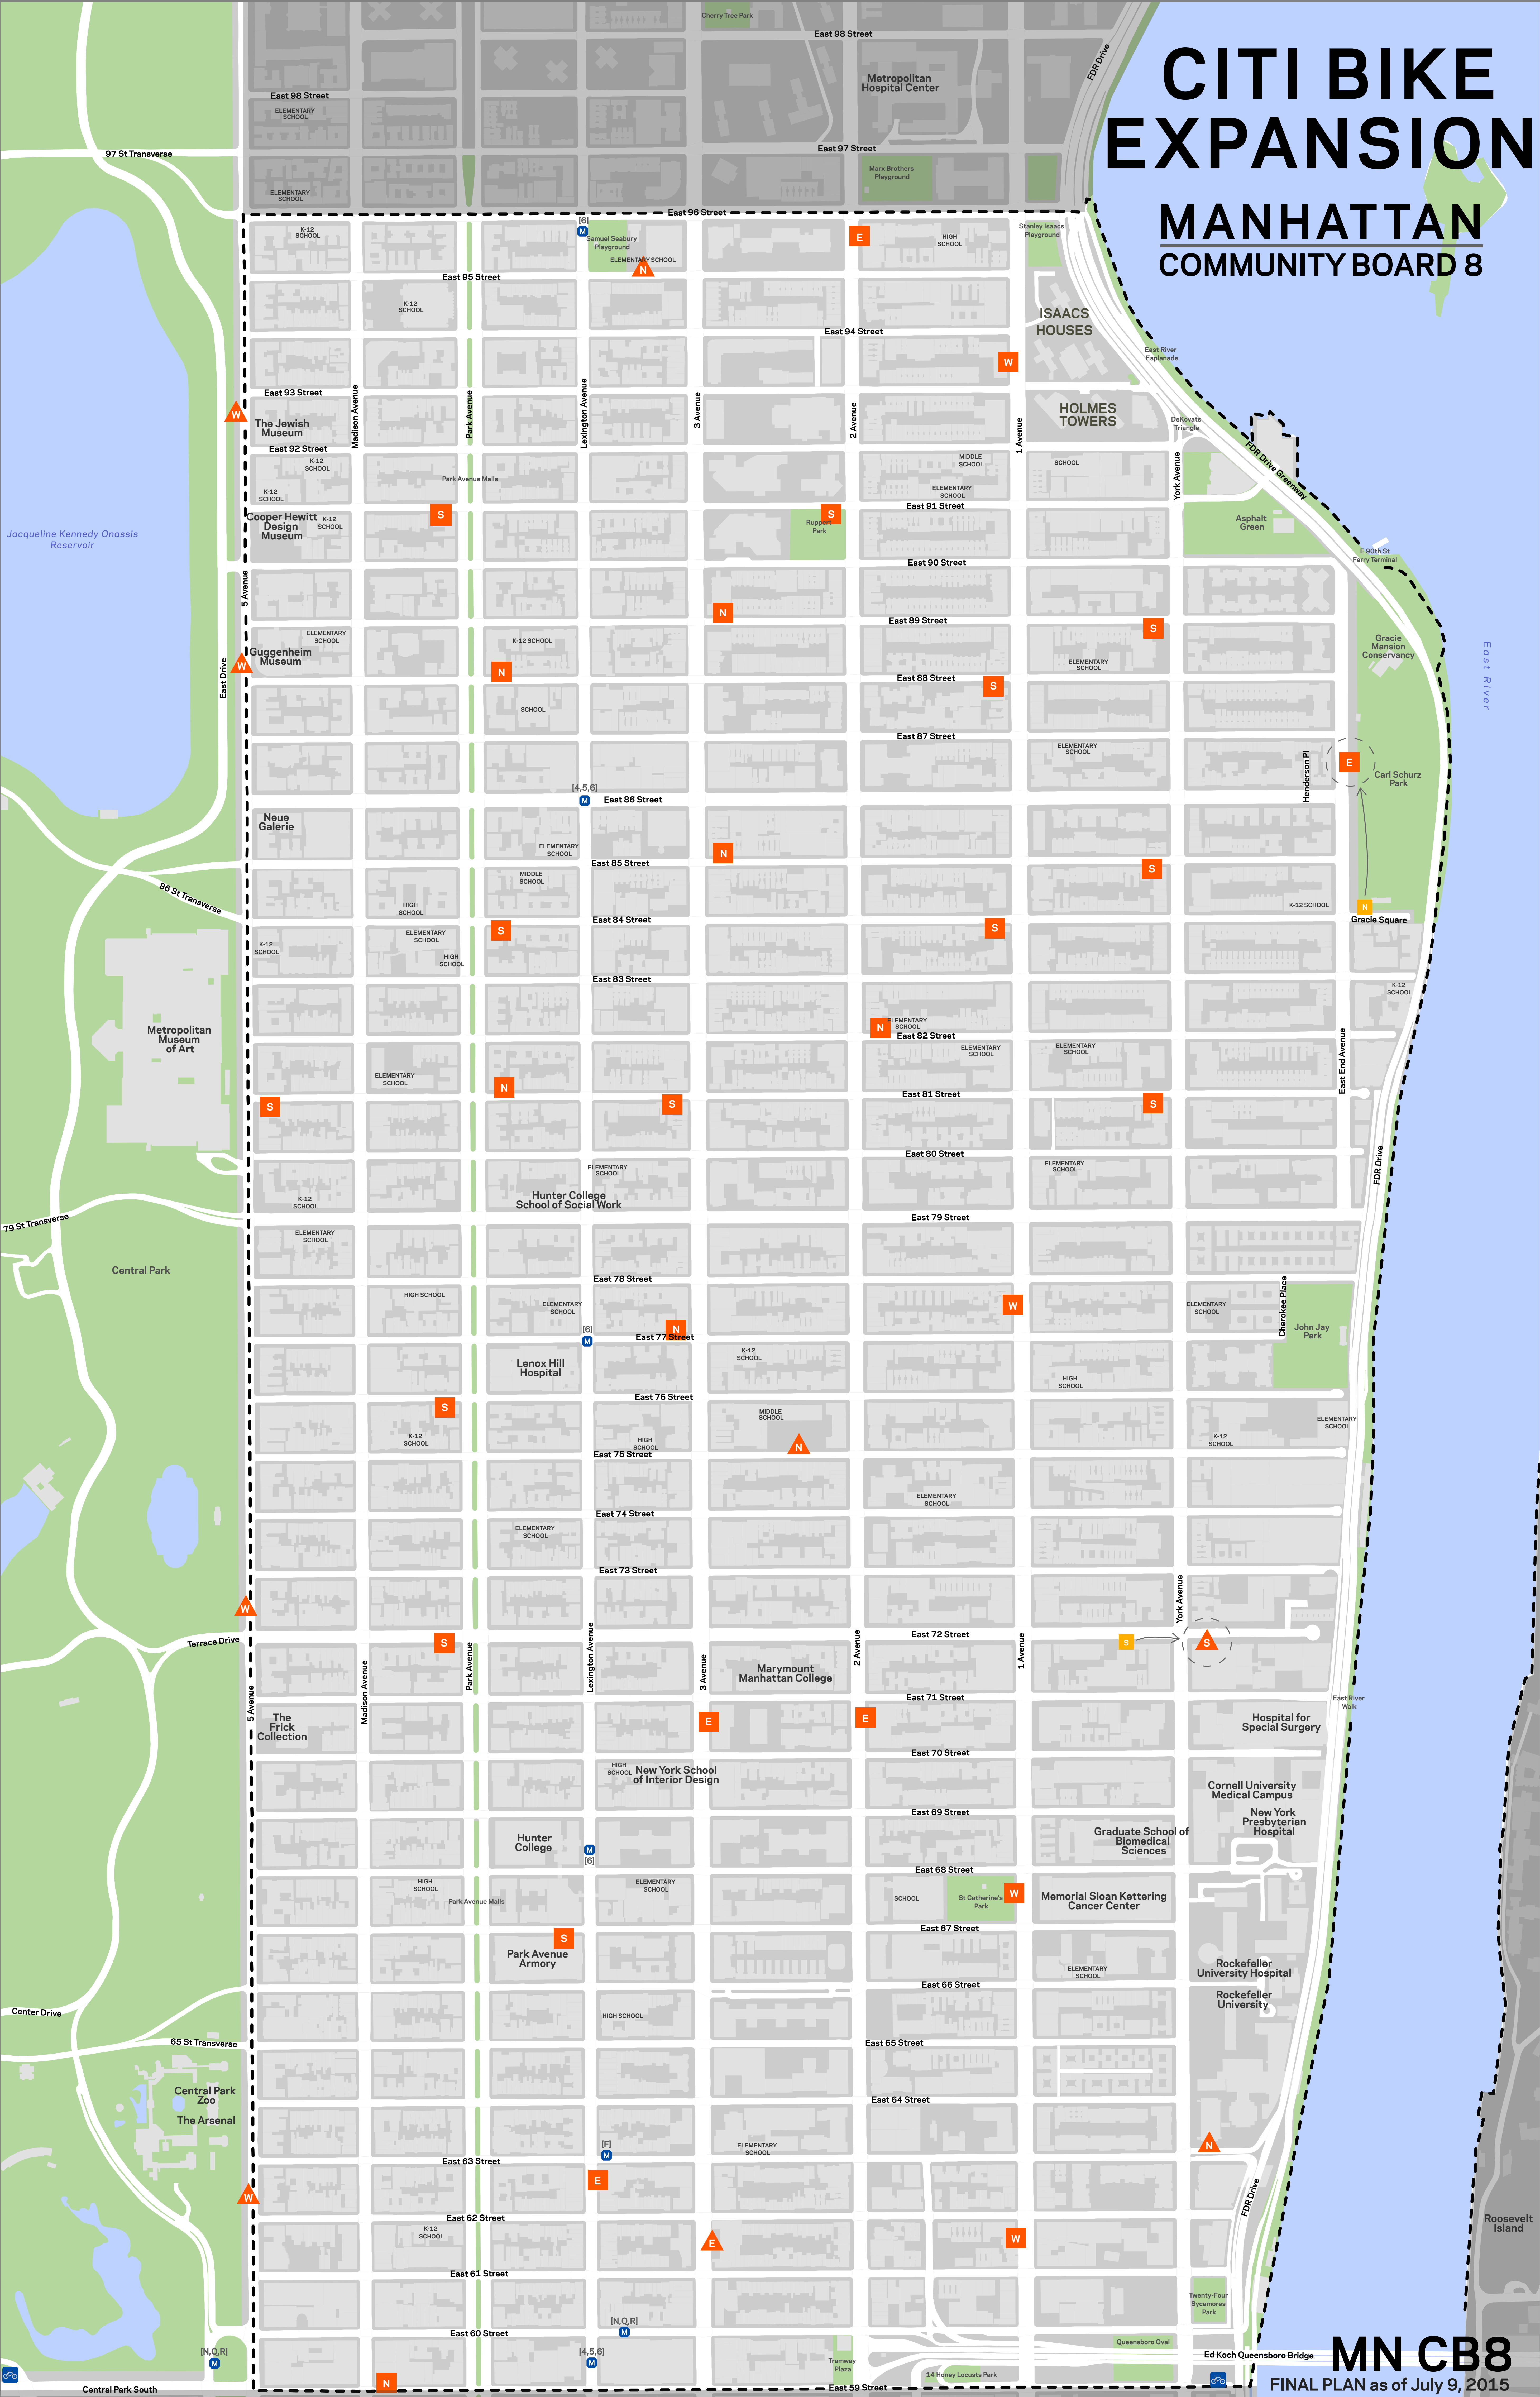

### MN CB7

FINAL PLAN as of July 9, 2015

LEGEND	
	Existing Citi Bike station
Planned Citi Bike station locations (w/ cardinal side of street):	
	Roadbed (north side)
	Sidewalk (west side)
	Station eliminated from draft plan
	Station added to final plan
	Subway stop
	Community district boundary

## MANHATTAN COMMUNITY BOARD 8

FINAL PLAN as of July 9, 2015

**MN CB8**

	Existing Citi Bike station	Subway stop	District boundary
	Planned Citi Bike station locations (w/ cardinal side of street): Roadbed (north side)	Sidewalk (west side)	Station eliminated from draft plan
		Station added to final plan	